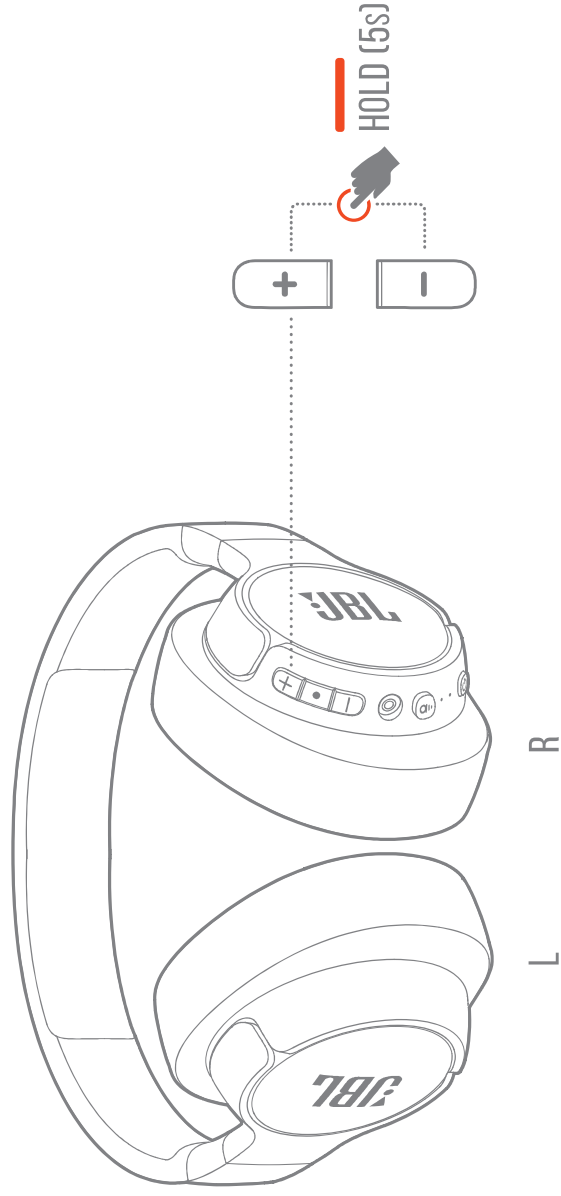

CHARGE

5 MIN → 2 HR

5 MIN = 3 HR

FACTORY RESET

TOVÁRNÍ RESET

LED BEHAVIORS LED značení

	LOW BATTERY
	CHARGING
	FULLY CHARGED

	POWER ON
	BT CONNECTING
	BT CONNECTED
	BT NOT CONNECTED